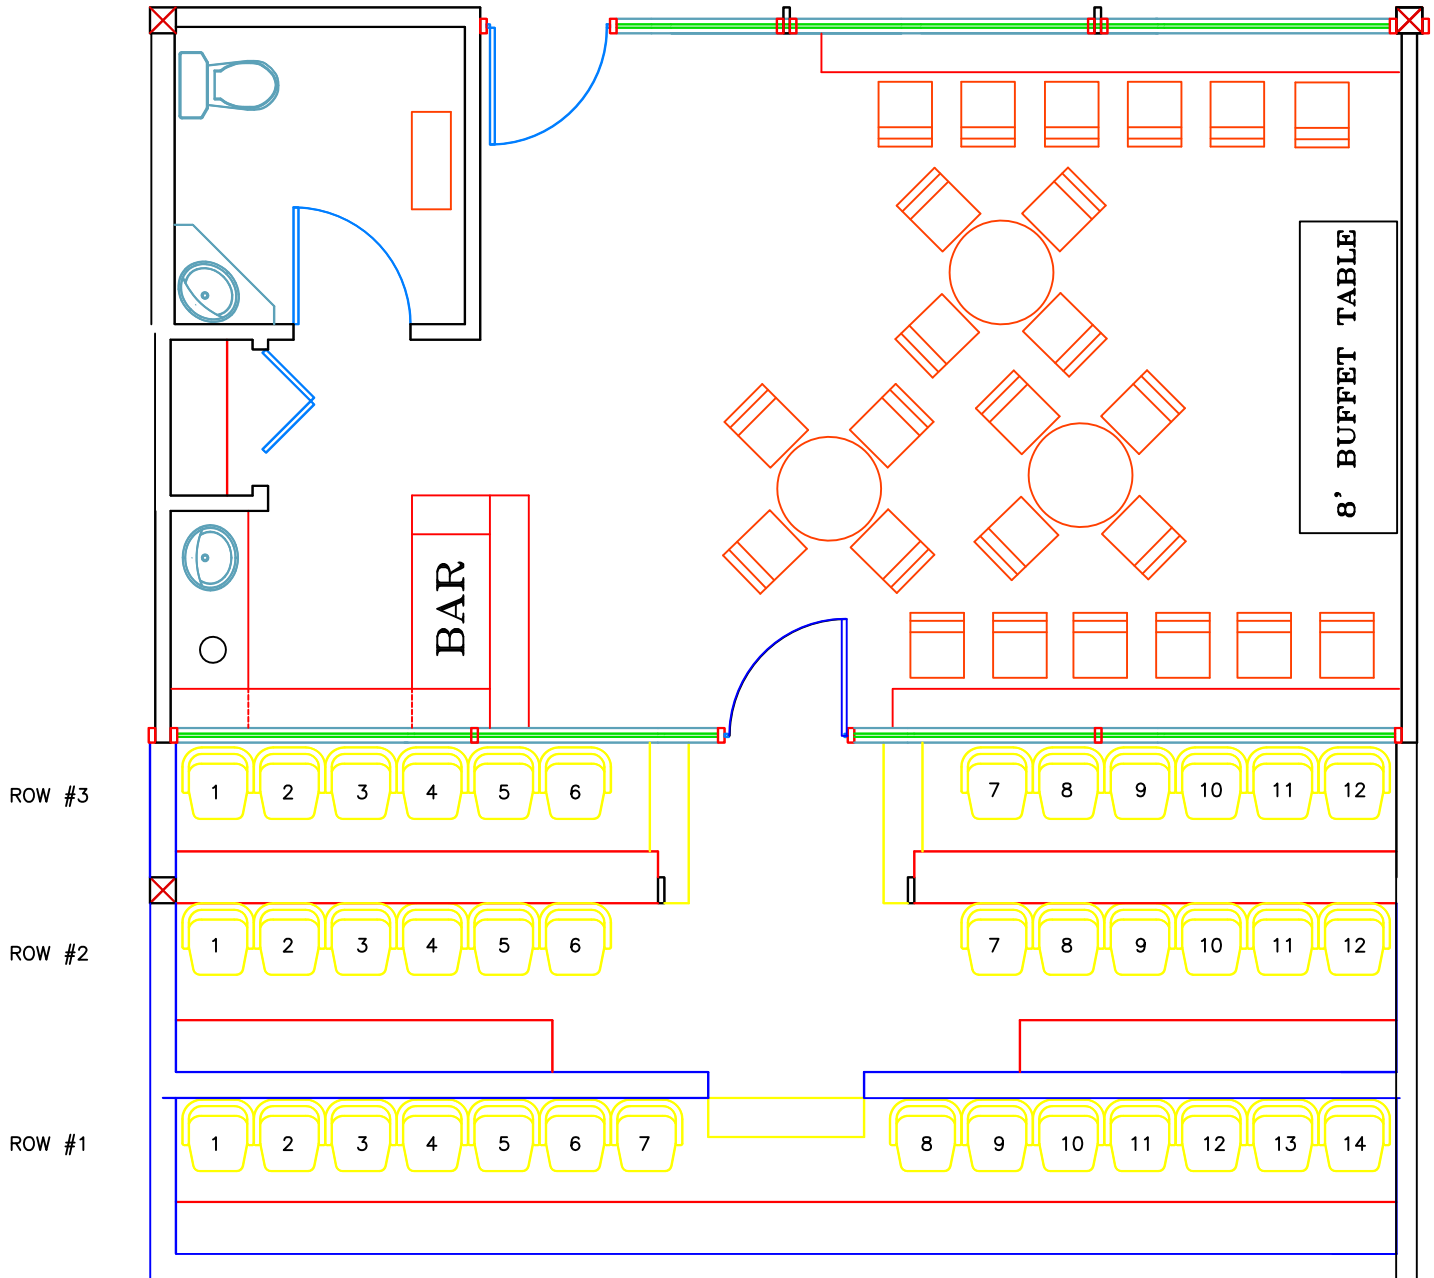

PREMIER PIT ROW SUITE – INDIVIDUAL

FURNITURE:

- 2 – PINO BISTRO TABLES – BAR HEIGHT #0128
- 24 – CAMPASSO D'ORO BARSTOOLS – #1779
- 1 – BREUER CONSOLE TABLE LS – #2250