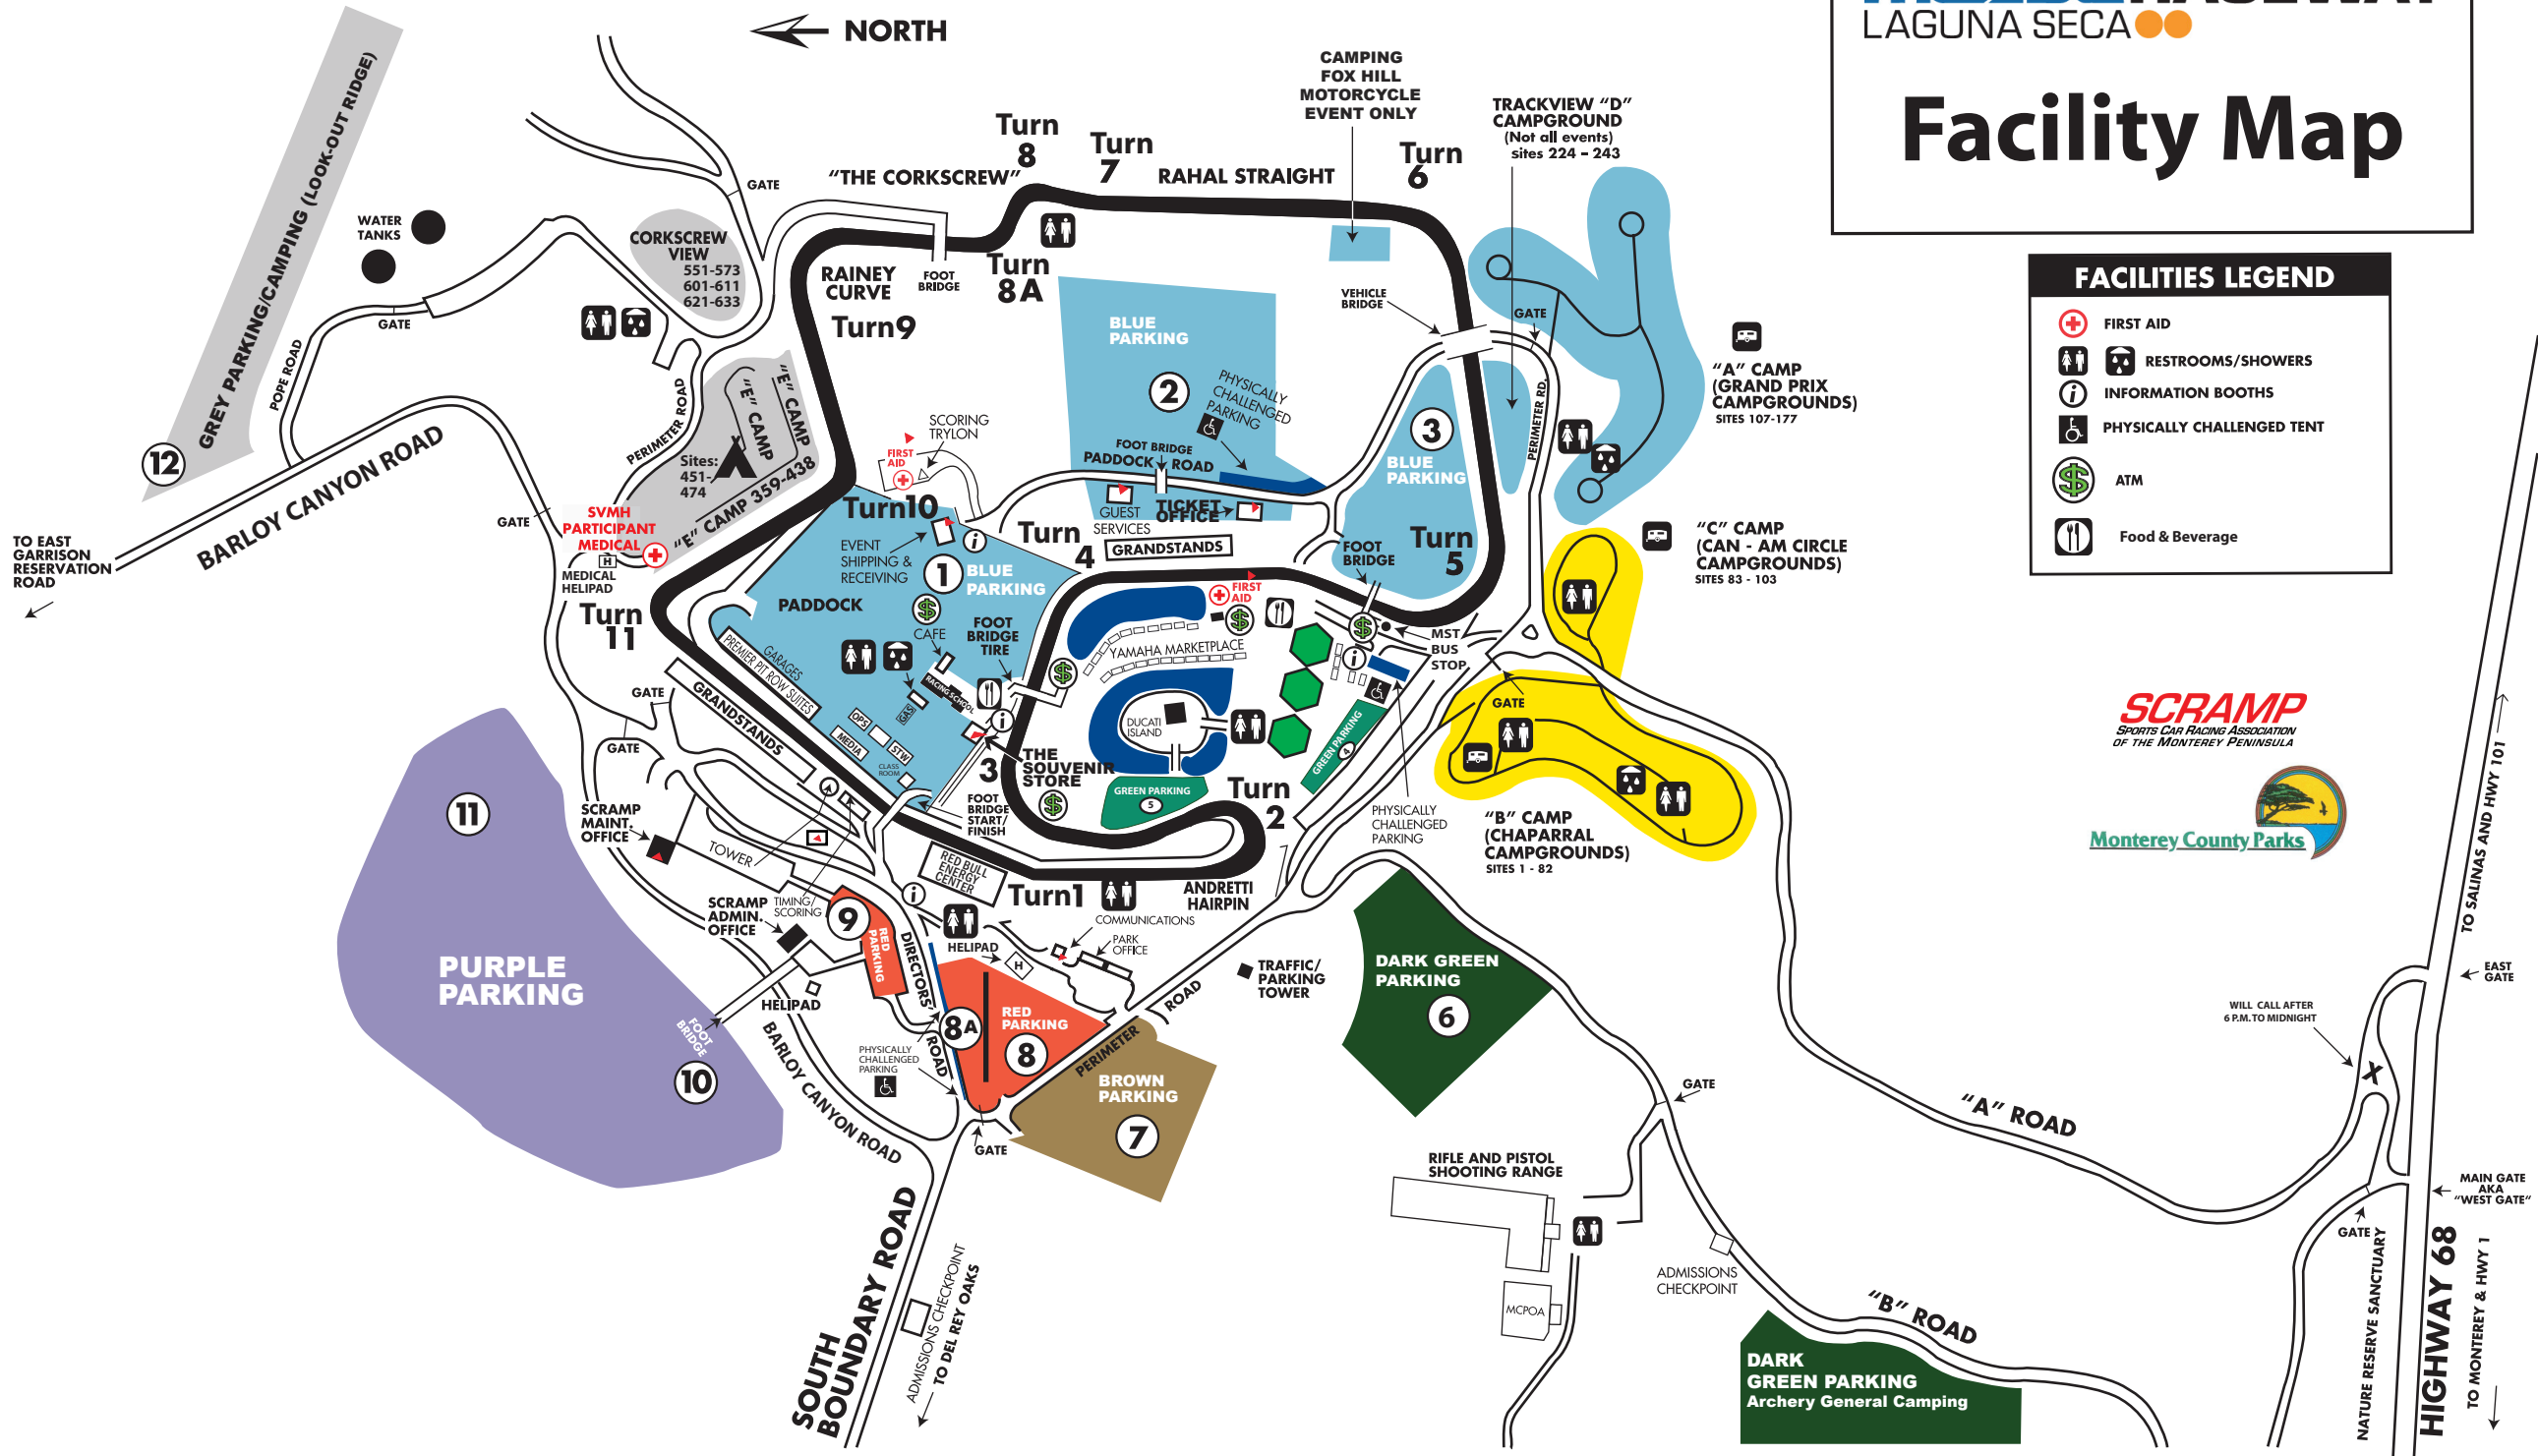

Facility Map

FACILITIES LEGEND

- FIRST AID
- RESTROOMS/SHOWERS
- INFORMATION BOOTHS
- PHYSICALLY CHALLENGED TENT
- ATM
- Food & Beverage

WILL CALL AFTER 6 P.M. TO MIDNIGHT

HIGHWAY 68
TO MONTEREY & HWY 1

EAST GATE

MAIN GATE
AKA "WEST GATE"

NATURE RESERVE SANCTUARY

TO SALINAS AND HWY 101

TO EAST GARRISON RESERVATION ROAD

BARLOY CANYON ROAD

SOUTH BOUNDARY ROAD

"A" ROAD

"B" ROAD

8

8A

Turn 9

Turn 8

Turn 7

Turn 6

Turn 5

Trackview "D" Campground
(Not all events)
sites 224 - 243

CAMPING FOX HILL
MOTORCYCLE
EVENT ONLY

RAHAL STRAIGHT

"THE CORKSCREW"

RAINEY CURVE

Turn 8A

Turn 10

Turn 4

Turn 3